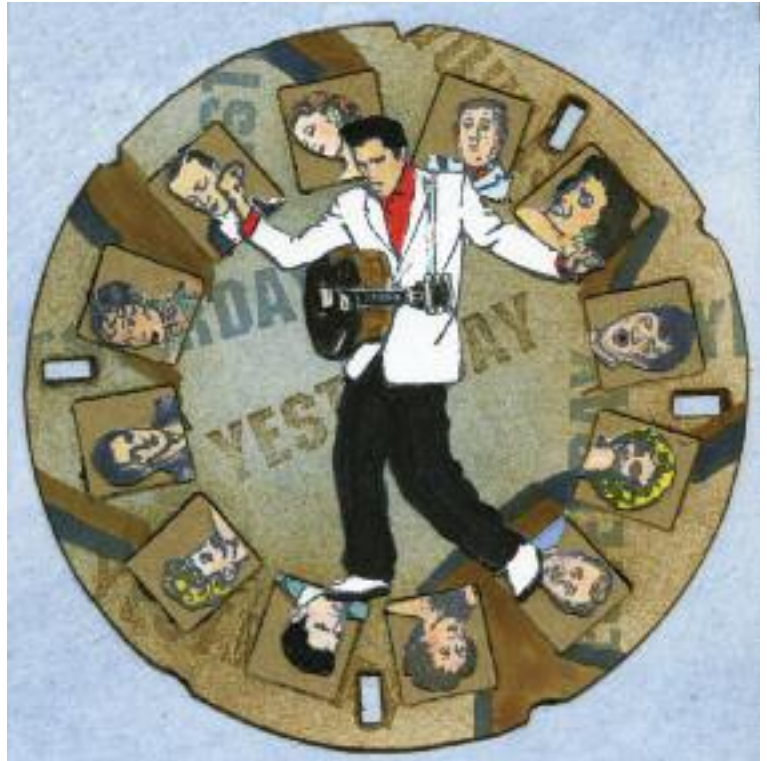

Rock Around the Clock in 2016 with RubberStampMadness, Elvis and a cast of celebrities.

Advertising contact person,
when Elvis is not in the house:

Angela Schwindt
(877) STAMPMA (782-6762) or
(541) 752-0075
PO Box 610, Corvallis, OR 97339 or
216 SW Madison Ave, Ste. 17
Corvallis, OR 97333
angela@rsmadness.com
www.rsmadness.com

Advertising Information designed to promote your business.

Display Advertising Color and Black-and-White

Color	1X	4X
Full page	925	825
1/2 page	500	450
1/3 page	400	350
1/4 page	325	275
1/6 page	225	175
1/12 page	150	125

Black-and-white 1X 4X
$25 off Color Prices
Complimentary link from rsmadness.com